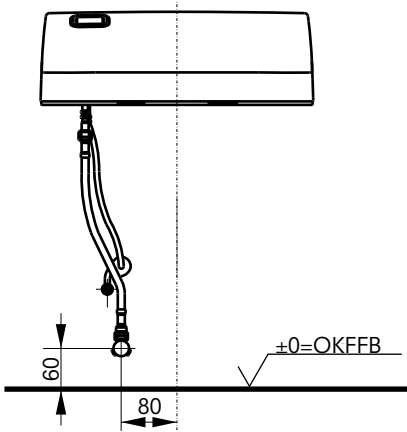

SG SERIES

WASHLET SG

DE: WASHLET SG
FR: WASHLET SG
IT: WASHLET SG
RU: WASHLET SG

PRODUCT DETAILS

Product code	TCF403EGV1
EAN code	40 50663 09328 0
Size	w:390xd:575xh:134 (mm)
Colour	White
Technologies	Warm water nozzle, heated seat, Deodoriser, Dryer, ewater+, Auto functions

CAN BE COMBINED WITH:

SG WC wallhung	CW512YR
SG Metallic cover	7EE0007
SG Resin cover	9AE0017

Weights and measurements shown may be subject to small variations or are indicative.

TECHNICAL DRAWINGS

SCREW Ø4X30 (2pcs)