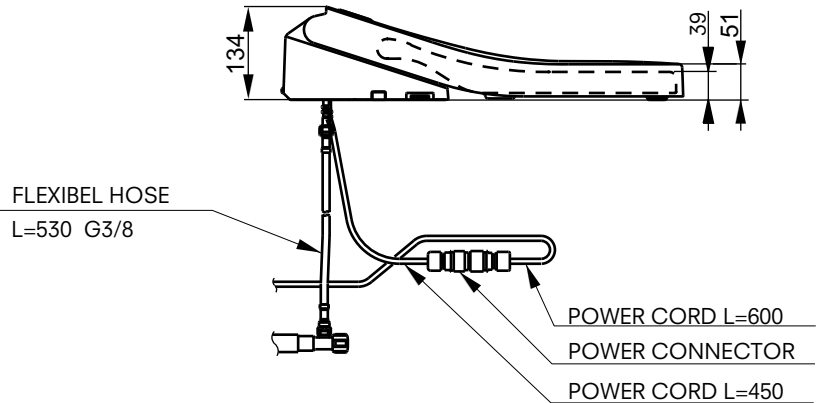

SG SERIES

WASHLET SG

DE: WASHLET SG
FR: WASHLET SG
IT: WASHLET SG
RU: WASHLET SG

PRODUCT DETAILS

Product code	TCF403EGV1
EAN code	40 50663 09328 0
Size	w:390xd:575xh:134 (mm)
Colour	White
Technologies	Warm water nozzle, heated seat, Deodoriser, Dryer, ewater+, Auto functions

CAN BE COMBINED WITH:

SG WC wallhung	CW512YR
SG Metallic cover	7EE0007
SG Resin cover	9AE0017

Weights and measurements shown may be subject to small variations or are indicative.

TECHNICAL DRAWINGS

SCREW Ø4X30 (2pcs)