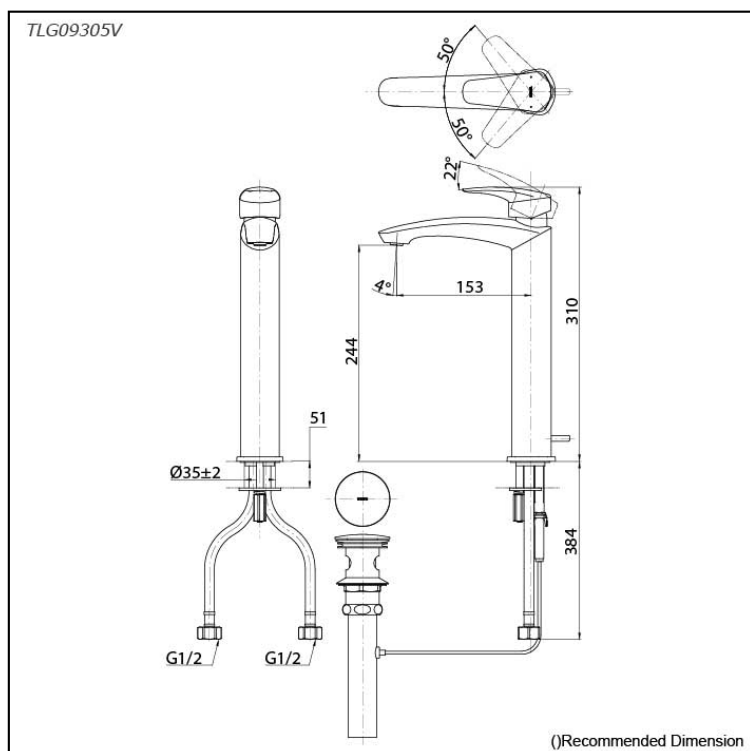

GM Series
Single Lever Lavatory Faucet
(w/ Pop-up Waste)

Features

- Bold parallel arches and reflective curves in an assertive design
- A majestic dignity of outstanding architecture - the arch of its spout and columnar body imposing a further accentuated presence that highlights its edges
- Easy Installation and Usage
- Long lasting, COMFORT GLIDE mechanism for a smooth operation

Specifications

Finish: Chrome
Material: Brass
Water Pressure: 0.05MPa~1.0MPa

Parts description

- **TLG09305V**
Single Lever Lavatory Faucet
(w/ Pop-up Waste)

Flow Rate

TLG09305V