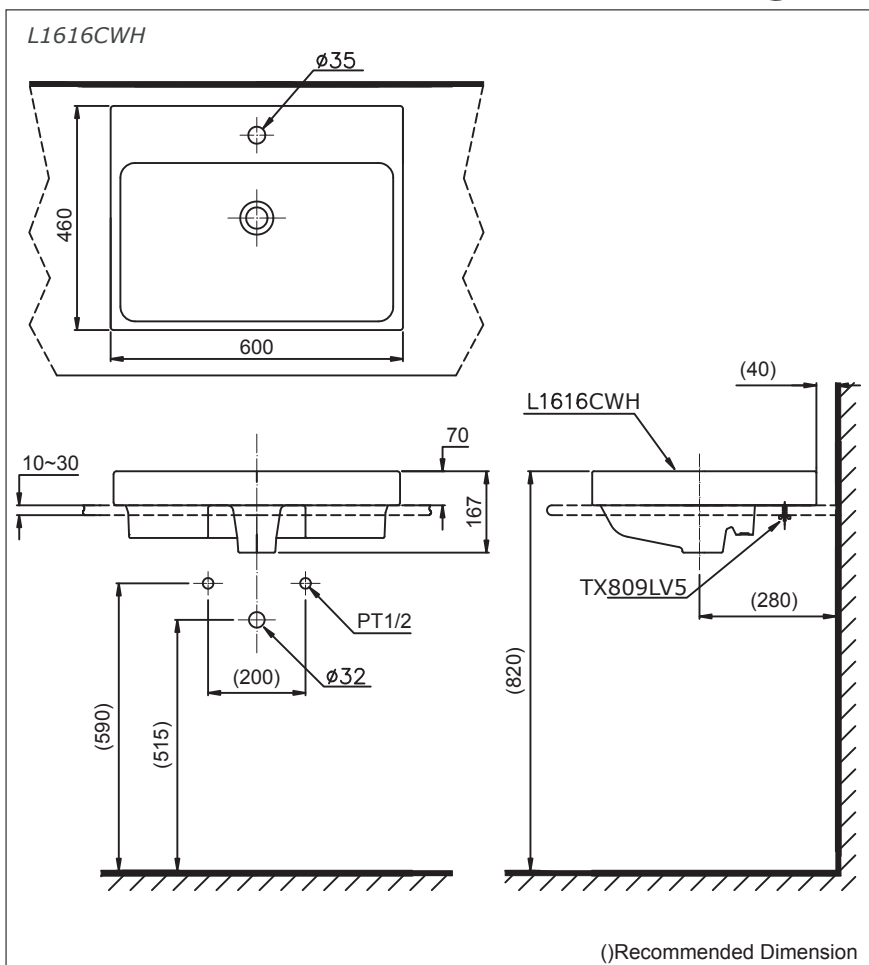

Console Lavatory

Features

- Squarish, sleek and stylish design console lavatory
- CeFiONtect Technology: Super smooth, ion barrier glazing for a clean lavatory

Specifications

Material : Ceramic

Size : 600W x 460D x 70H mm

Parts Description

- **L1616CWH**
Counter Lavatory w/ Brackets

Included Parts

- **TX809LV5**
Bracket

Colors

- White

Please consult a TOTO representative for details