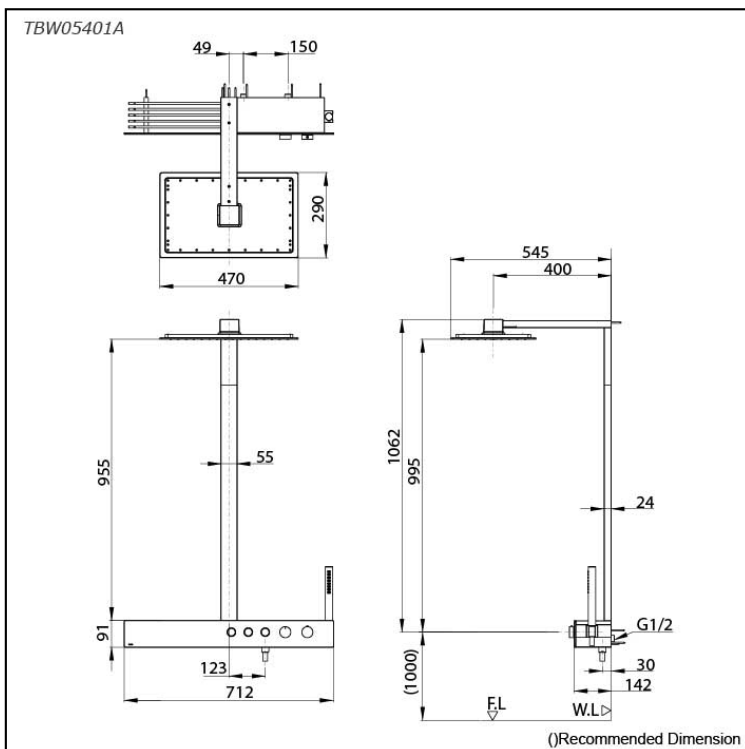

Z Shower Series
 Thermostat Shower Column w/ Shower Head
 (3 mode) (w/ Hand Shower)

Features

- A new style that fuse both bold design and advance technology
- A higher-dimension integration of design and technology. Bold linear shapes that make hairline accents shine, artfully arranged control with precision details that provides a richer shower experience
- 2 types of Shower variation (overhead / hand)
- Thermostat Controller

Specifications

Water Pressure:	0.05 MPa ~ 1.0 MPa
Finish:	Chrome
Material:	Brass
Dimension Shower Head:	470W x 290D mm
Shape Shower Head :	Rectangular

Parts description

- **TBW05401A**
 Thermostat Shower Column
 (Fixed Overhead Shower) (w/ Hand Shower) (3 mode)

Flow Rate

TBW05401A